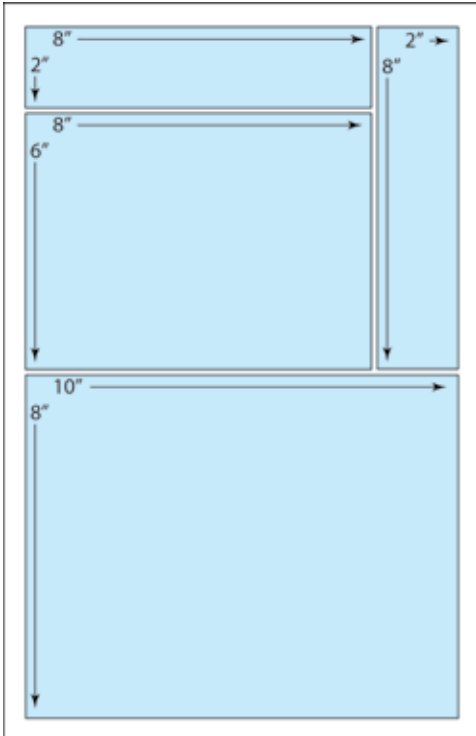

Advertising Rates and Sizes

* Prices are based on per insertion basis
 ** GST not included

<u>H x W</u>	1 to 4 Issues		5 to 14 Issues	
	<u>B&W</u>	<u>Colour</u>	<u>B&W</u>	<u>Colour</u>
• 16" x 10"	\$284	\$489	\$259	\$464
• 8" x 10"	\$179	\$324	\$164	\$309
• 9" x 8"	\$144	\$239	\$129	\$224
• 6" x 8"	\$129	\$199	\$114	\$184
• 4" x 10"	\$114	\$179	\$99	\$164
• 16" x 2"	\$69	\$104	\$64	\$99
• 4" x 4"	\$59	\$94	\$54	\$89
• 2" x 8"	\$49	\$84	\$44	\$79
• 8" x 2"	\$49	\$84	\$44	\$79
• 2" x 4"	\$39	\$74	\$34	\$69
• 4" x 2"	\$39	\$74	\$34	\$69

Specialty Ads

- Back Page** (full colour) \$499
- TLF Banner** (full colour) \$219 for one - \$399 for two

** The TLF (Three Lines Free) page is our single most widely read page in our paper. It is common knowledge that every person who opens the paper will spend time viewing this page.