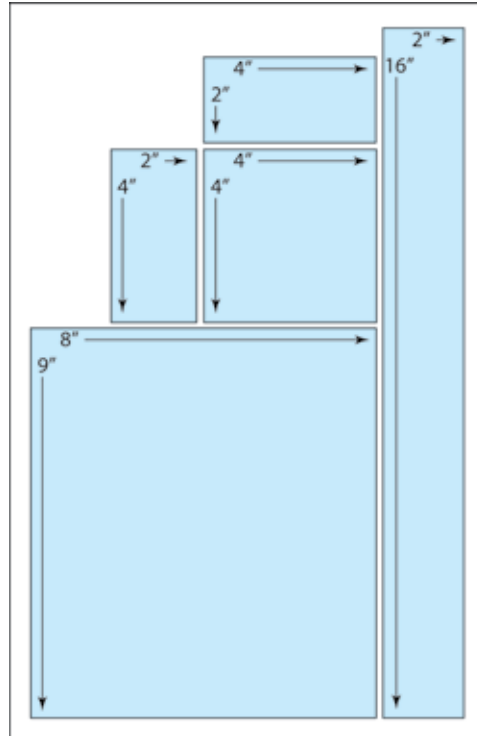

Advertising Rates and Sizes

* Prices are based on per insertion basis
 ** GST not included

<u>H x W</u>	1 to 4 Issues		5 to 14 Issues	
	<u>B&W</u>	<u>Colour</u>	<u>B&W</u>	<u>Colour</u>
• 16" x 10"	\$284	\$489	\$259	\$464
• 8" x 10"	\$179	\$324	\$164	\$309
• 9" x 8"	\$144	\$239	\$129	\$224
• 6" x 8"	\$129	\$199	\$114	\$184
• 4" x 10"	\$114	\$179	\$99	\$164
• 16" x 2"	\$69	\$104	\$64	\$99
• 4" x 4"	\$59	\$94	\$54	\$89
• 2" x 8"	\$49	\$84	\$44	\$79
• 8" x 2"	\$49	\$84	\$44	\$79
• 2" x 4"	\$39	\$74	\$34	\$69
• 4" x 2"	\$39	\$74	\$34	\$69

Specialty Ads

- Back Page** (full colour) \$499
- TLF Banner** (full colour) \$219 for one - \$399 for two

** The TLF (Three Lines Free) page is our single most widely read page in our paper. It is common knowledge that every person who opens the paper will spend time viewing this page.